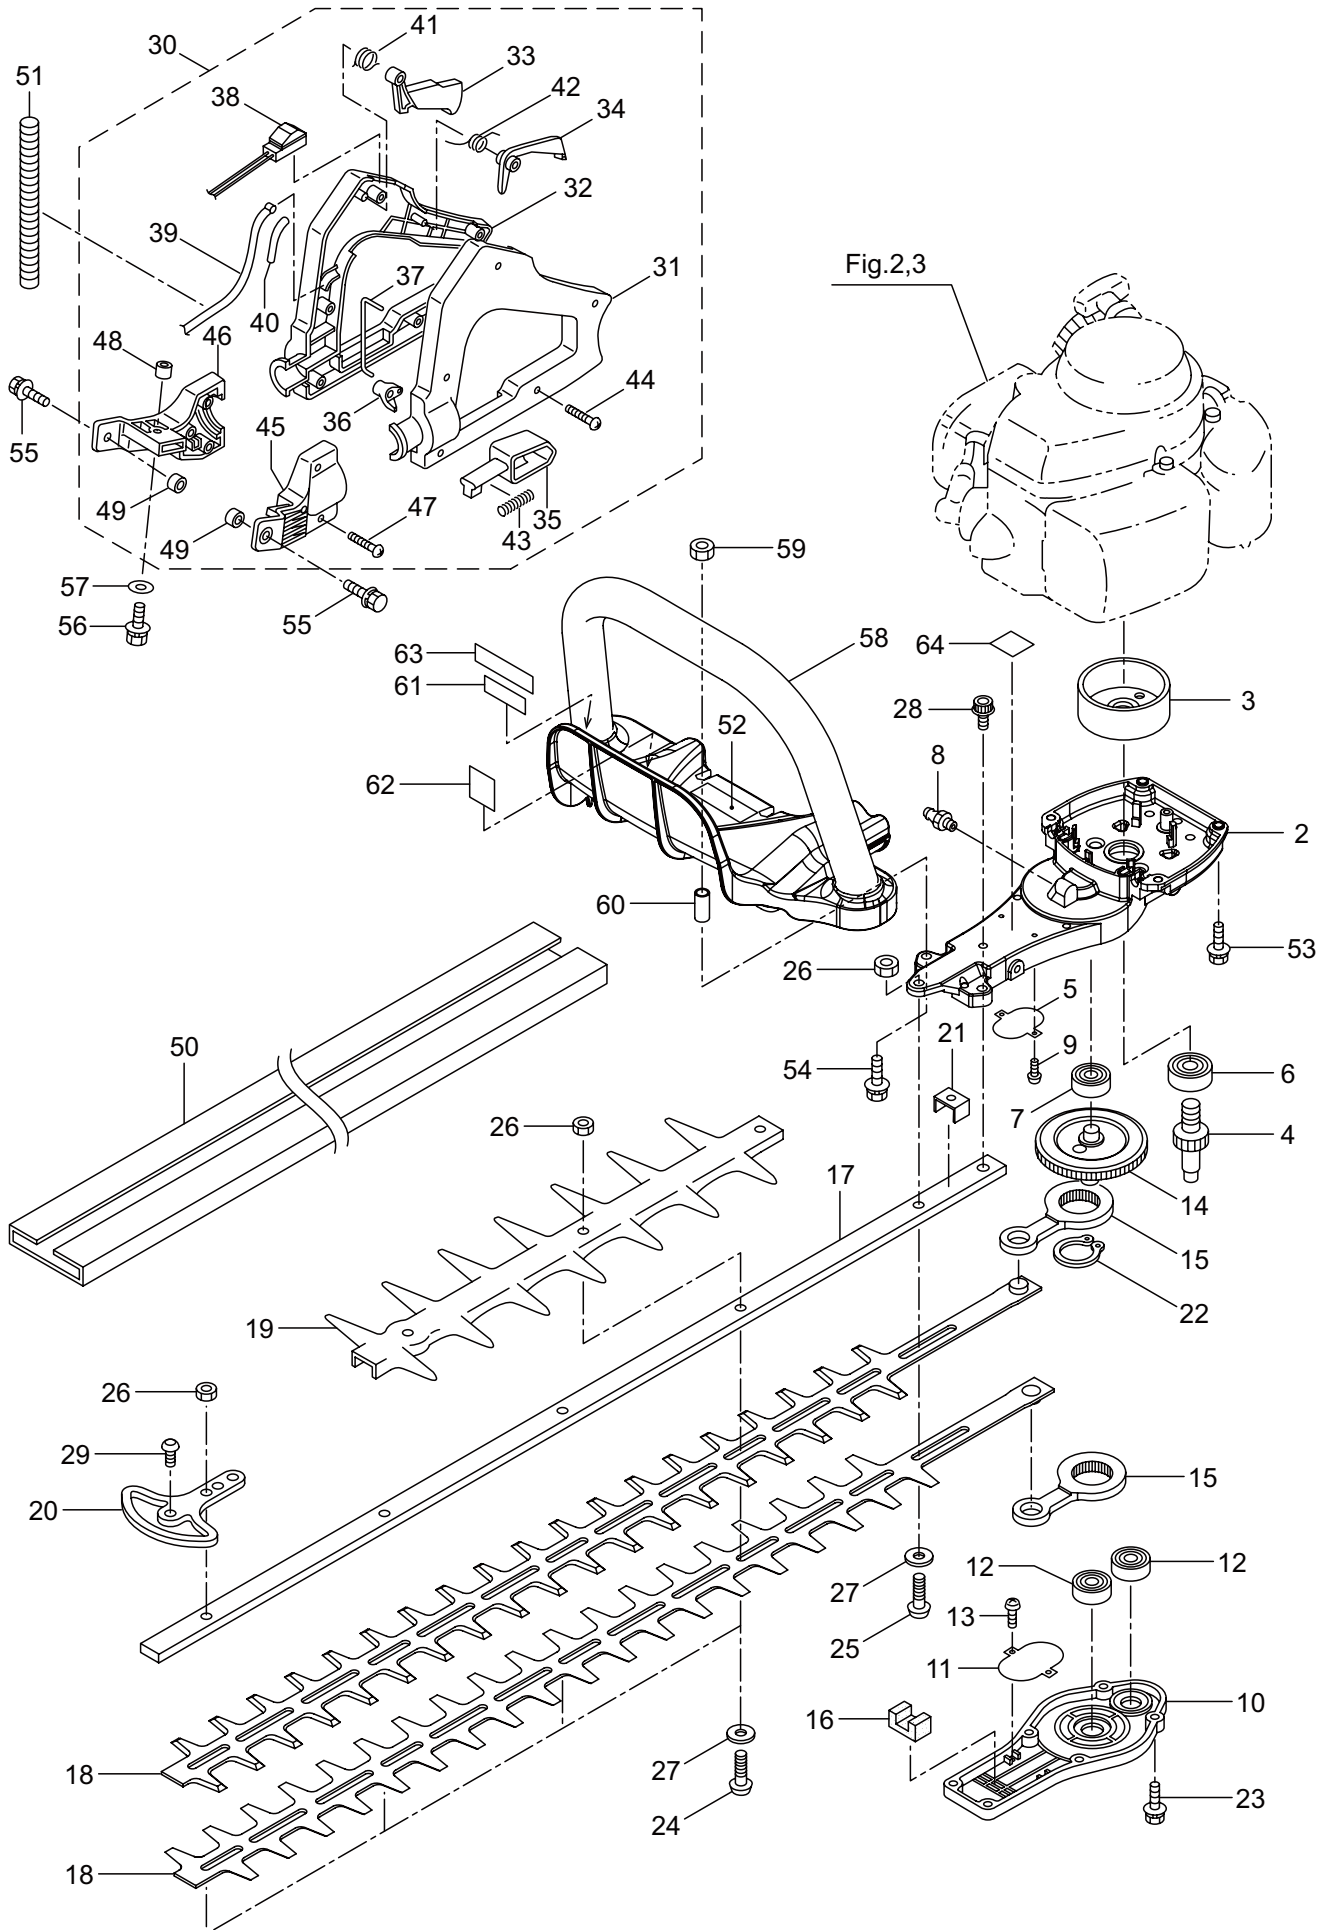

1. HT238DL
MAIN BODY

Ref. No.	Part No.	Part Name	Q'ty	Remarks
1-1	362428	HT238DL	1	
1-2	278704	Upper Case	1	
1-3	270021	Drum	1	
1-4	271473	Pinion	1	
1-5	271474	Plate	1	
1-6	580767	Bearing	1	#6001 2RS
1-7	270423	Bearing	1	
1-8	991937	Grease Nipple	1	M6
1-9	991924	Screw	2	M3x5
1-10	271475	Lower Case	1	
1-11	271474	Plate	1	
1-12	270423	Bearing	2	
1-13	991924	Screw	2	M3x5
1-14	271465	Crank Comp	1	
1-15	271466	Rod	2	
1-16	270567	Felt	1	
1-17	271470	Guide Plate	1	
1-18	278706	Blade	2	
1-19	274877	Blade Guard	1	
1-20	278720	Chip Guard	1	
1-21	270757	Plate	1	
1-22	580777	Snap Ring	1	#26
1-23	271910	Screw	6	
1-24	991914	Screw	4	
1-25	271229	Screw	1	
1-26	991941	U-Nut	5	M6
1-27	991913	Washer	5	
1-28	272282	Screw	1	
1-29	278721	Screw	1	
1-30	271396	Rear Handle Ass'y	1	Incl.31-49
1-31	271278	Rear Handle (L)	1	
1-32	271279	Rear Handle (R)	1	
1-33	271280	Lever,Throttle	1	
1-34	271281	Stop Lever	1	
1-35	271282	Lock Lever	1	
1-36	271283	Lock Lever Stopper	1	
1-37	271284	Rod	1	
1-38	271285	Switch	1	
1-39	271398	Cable Comp	1	
1-40	271287	Spacer	1	
1-41	271288	Spring	1	
1-42	271289	Spring	1	
1-43	270400	Spring	1	
1-44	271276	Screw	5	
1-45	271274	Handle Stay (L)	1