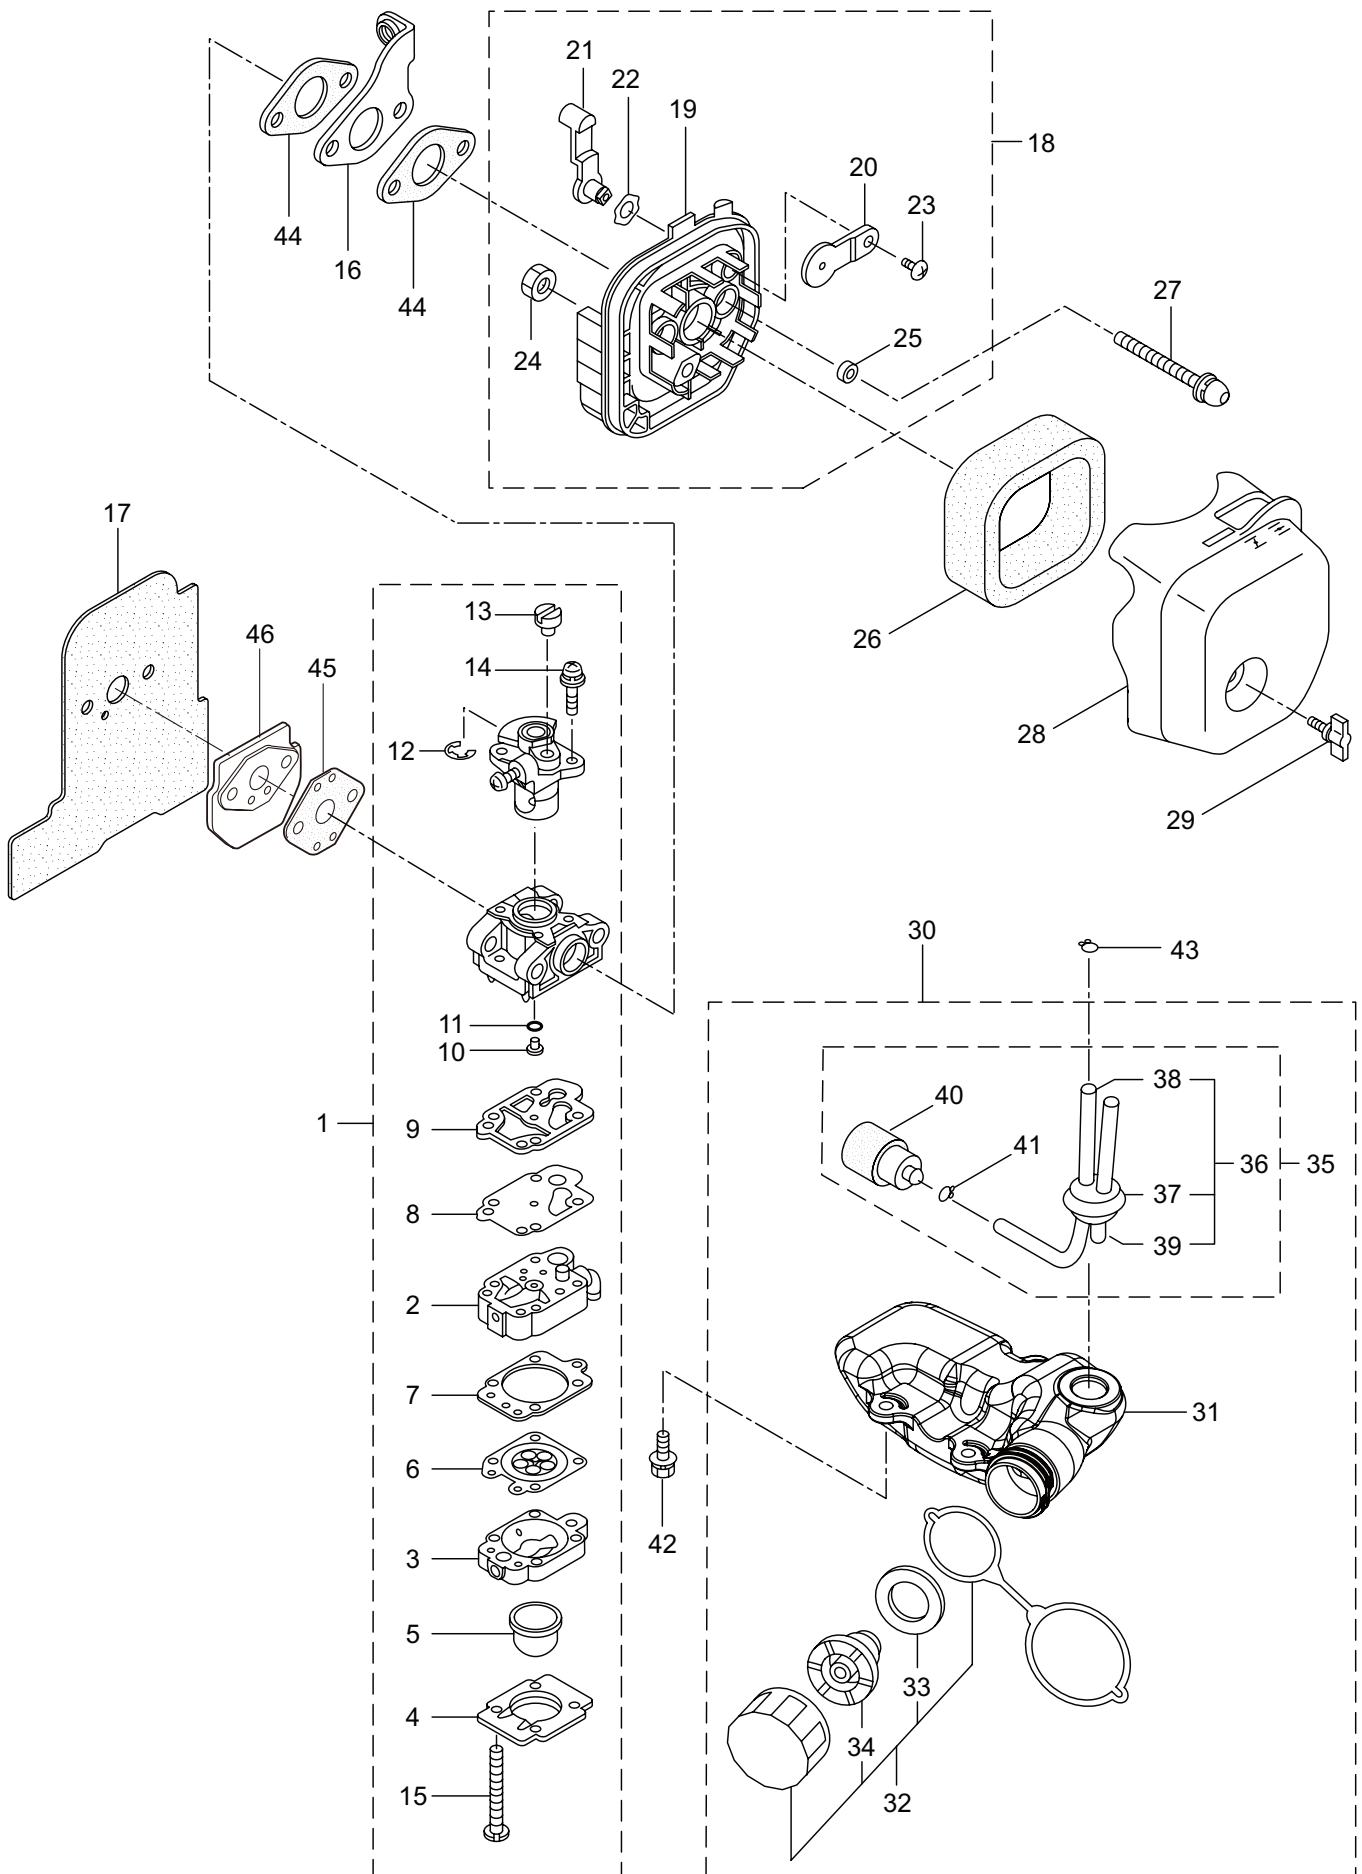

3. HT238DL
CARBURETOR, FUEL TANK

Ref. No.	Part No.	Part Name	Q'ty	Remarks
3-1	278297	Carburetor Ass'y	1	Incl.2-15
3-2	268499	Pump Body	1	
3-3	262991	Purge Body	1	
3-4	262992	Cover Plate	1	
3-5	261874	Primer Bulb	1	
3-6	283905	Diaphragm, Meterring	1	
3-7	262993	Gasket	1	
3-8	262994	Diaphragm,Fuel Pump	1	
3-9	282576	Gasket	1	
3-10	289396	Main Jet	1	
3-11	261871	O-Ring	1	
3-12	261876	E-Ring	1	
3-13	261658	Swivel	1	
3-14	264682	Screw	2	
3-15	262996	Screw	4	
3-16	283773	Stay	1	
3-17	278750	Gasket	1	
3-18	289048	Case Ass'y	1	Incl.19-25
3-19	269050	Case Body	1	
3-20	289019	Valve	1	
3-21	284803	Lever	1	
3-22	284816	Washer	1	6.4x11x0.15
3-23	269032	Screw	1	
3-24	126993	Nut	1	M5
3-25	269051	Sleeve	2	
3-26	269030	Element	1	
3-27	280102	Screw	2	M5x65
3-28	283772	Cleaner Cover	1	
3-29	281438	Knob	1	
3-30	278209	Fuel Tank Ass'y	1	Incl.31-41
3-31	277791	Fuel Tank	1	
3-32	283438	Tank Cap Ass'y	1	Incl.33,34
3-33	283727	Gasket	1	
3-34	283764	Breather Ass'y	1	
3-35	265752	Fuel Pipe Pick-up Ass'y	1	Incl.36-41
3-36	264031	Fuel Pipe Ass'y	1	Incl.37-39
3-37	261115	Grommet	1	
3-38	261690	Fuel Pipe	1	160L
3-39	263038	Return Pipe	1	3x6x85L
3-40	264653	Filter Ass'y	1	
3-41	261117	Clip	1	
3-42	269690	Cap Screw	3	M5x18
3-43	261117	Clip	1	
3-44	283771	Gasket	2	
3-45	261864	Gasket	1	
3-46	269981	Divider	1