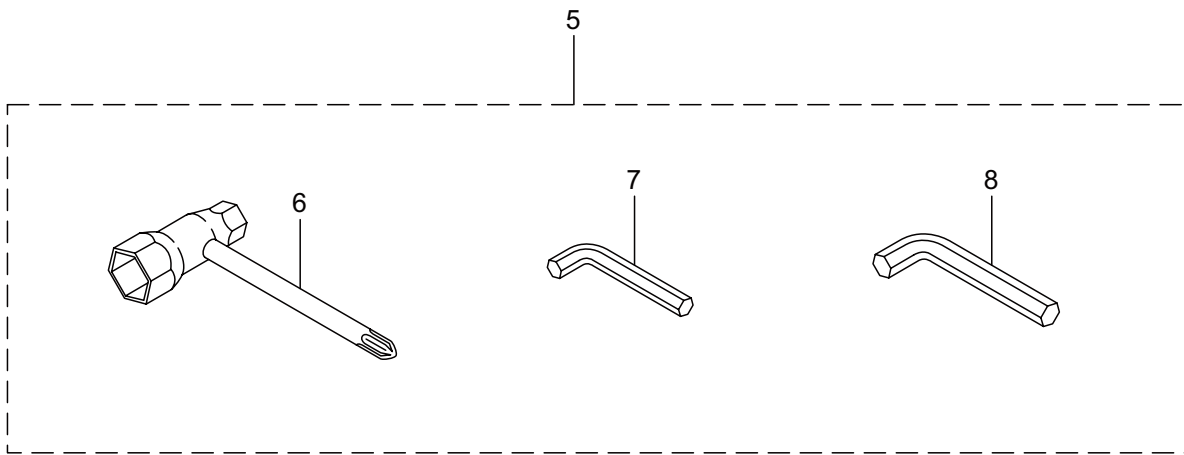

4. HT238DL
ACCESSORIES

Ref. No.	Part No.	Part Name	Q'ty	Remarks
4-1	278278	Instruction Manual	1	GB/ES/PT
4-2	278279	Instruction Manual	1	FR/DE/IT
4-3	278280	Instruction Manual	1	RU/PL/RO
4-4	524394	Parts List	1	HT238DL
4-5	264606	Tool Set	1	Incl.2-4
4-6	264607	Box Spanner	1	10x19x(+)
4-7	219431	Wrench	1	3mm
4-8	219432	Wrench	1	4mm