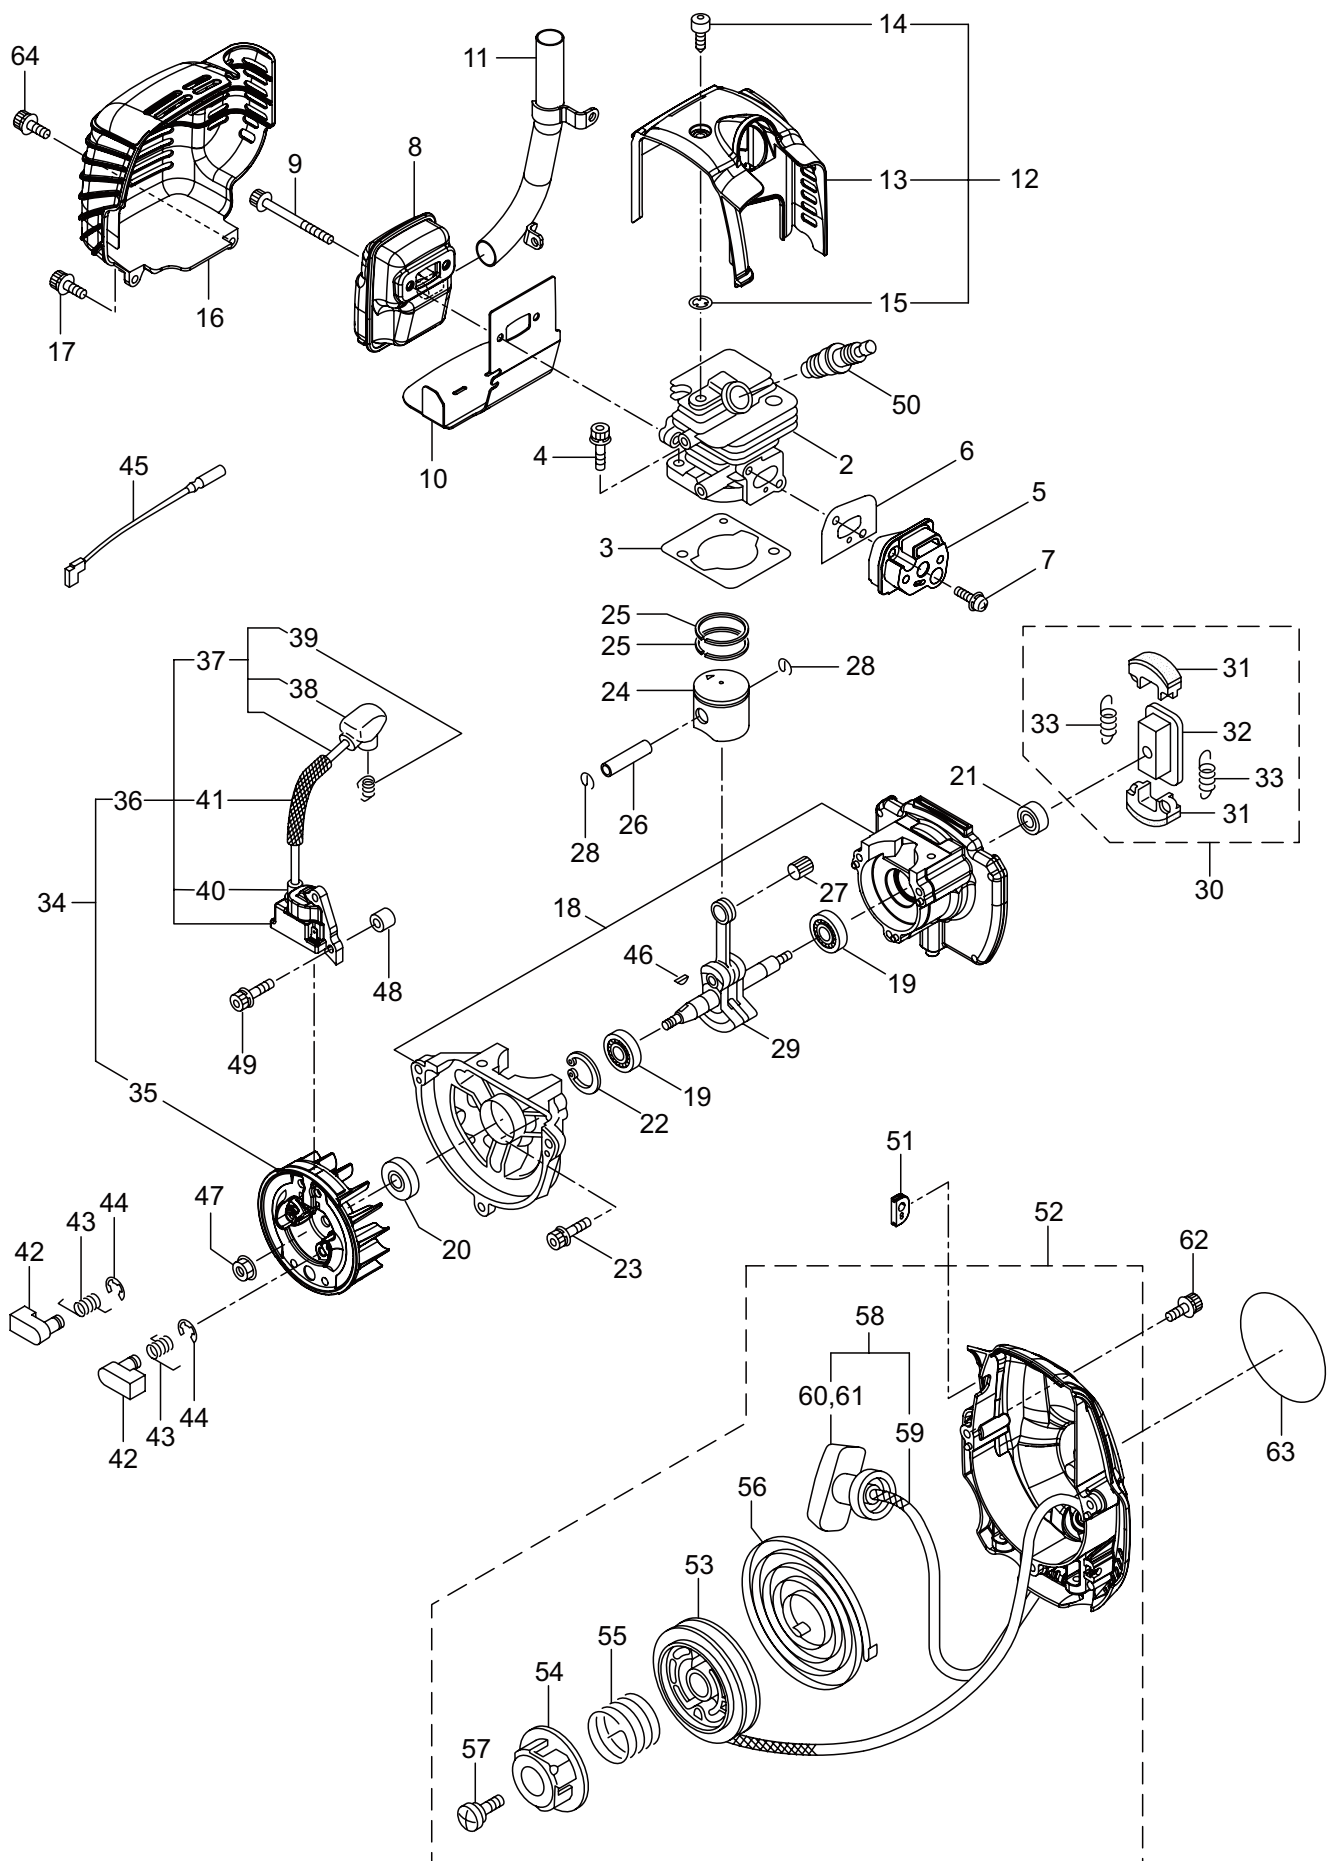

2. HT238DL ENGINE

Ref. No.	Part No.	Part Name	Q'ty	Remarks
2-1	875091	Engine	1	HE232/03
2-2	278641	Cylinder	1	
2-3	289643	Gasket	1	
2-4	267290	Cap Screw	2	M5x20
2-5	272744	Insulator	1	New gasket required
2-6	267049	Gasket	1	
2-7	265924	Cap Screw	2	M5x25
2-8	278263	Muffler Comp	1	
2-9	266402	Cap Screw	2	M5x55
2-10	278273	Gasket	1	
2-11	278265	Tail Pipe Comp	1	
2-12	278288	Cylinder Cover Ass'y	1	Incl.13-15
2-13	277793	Cylinder Cover	1	
2-14	286399	Knob	1	M5
2-15	286270	Washer	1	M5
2-16	278272	Muffler Cover Comp	1	
2-17	261607	Cap Screw	1	M5x16
2-18	278208	Crankcase	1	
2-19	261181	Bearing	2	#6000C3
2-20	262712	Oil Seal	1	TC10267
2-21	262713	Oil Seal	1	TC10207
2-22	054676	Snap Ring	1	#26
2-23	261246	Cap Screw	3	M5x25
2-24	272204	Piston	1	
2-25	264891	Piston Ring	2	(2)required
2-26	261036	Piston Pin	1	
2-27	288520	Bearing, Needle	1	
2-28	261576	Clip,Piston	2	
2-29	283155	Shaft Comp	1	
2-30	280404	Clutch Ass'y	1	Incl.31-33
2-31	280568	Clutch Shoe	2	(2)required
2-32	280569	Clutch Boss	1	
2-33	280570	Spring	2	(2)required
2-34	278161	Magneto Ass'y	1	Incl.35-41
2-35	278176	Rotor/Fan	1	
2-36	278293	Ignition Coil Ass'y	1	Incl.37-41
2-37	278367	Spark Plug Wire Ass'y	1	Incl.38,39
2-38	282292	Plug Boot	1	
2-39	261075	Connector	1	
2-40	261072	Cap	1	
2-41	280080	Insulator	1	
2-42	280936	Ratchet	2	
2-43	280553	Spring	2	
2-44	020299	E-Ring	2	#4
2-45	267492	Lead	1