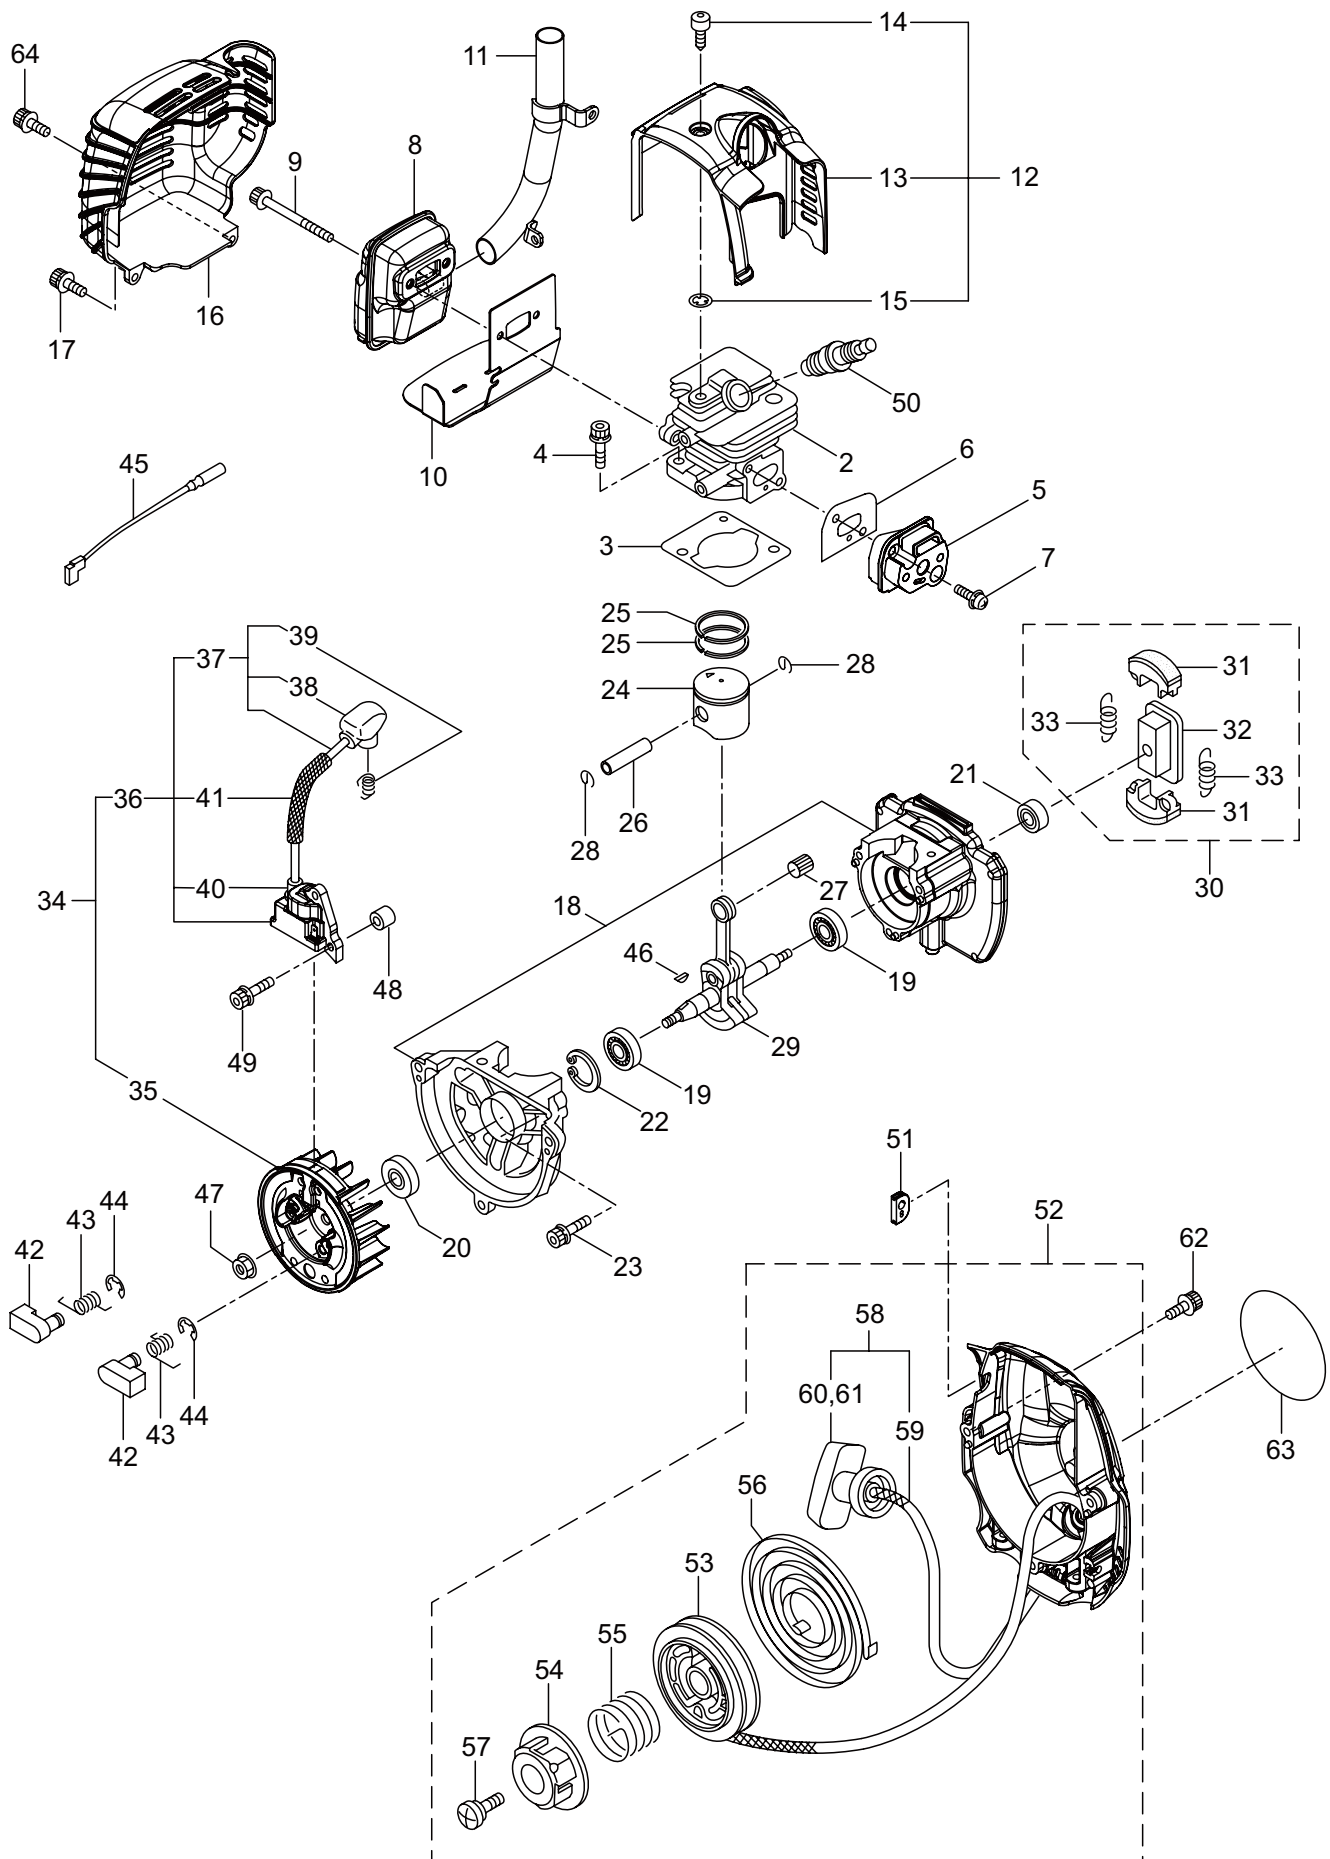

1. HT238DL  
MAIN BODY

Ref. No.	Part No.	Part Name	Q'ty	Remarks
1-46	271275	Handle Stay (R)	1	
1-47	271276	Screw	3	
1-48	270424	Spacer	1	
1-49	271277	Spacer	2	
1-50	270071	Cover of Blade	1	
1-51	271221	Tube	1	
1-52	270566	Label	1	
1-53	271908	Screw	5	
1-54	277400	Screw	2	
1-55	271909	Screw	2	
1-56	271911	Screw	1	
1-57	270843	Washer	1	25x6xt1.6
1-58	278163	Front Handle	1	
1-59	278307	Nut	2	M6
1-60	278306	Sleeve	2	
1-61	266957	Label	1	
1-62	287394	Label	1	109dB
1-63	266959	Label	1	Caution
1-64	266960	Label	1	

## 2. HT238DL ENGINE

Ref. No.	Part No.	Part Name	Q'ty	Remarks
2-46	261076	Woodruff Key	1	3x10
2-47	261077	Nut,Rotor	1	M6
2-48	280381	Spacer	2	
2-49	278831	Cap Screw	2	M4x20
2-50	288264	Spark Plug	1	BPMR8Y
2-51	278294	Grommet	1	
2-52	278177	Starter Ass'y	1	Incl.53-61
2-53	286363	Reel	1	
2-54	286364	Cam Plate	1	
2-55	283290	Spring	1	
2-56	280931	Spiral Spring	1	
2-57	267213	Screw	1	
2-58	283291	Rope Ass'y	1	Incl.59-61
2-59	283292	Starter Rope	1	
2-60	261725	Starter Grip	1	
2-61	283293	Rope Stopper	1	
2-62	267290	Cap Screw	3	M5x20
2-63	278336	Label	1	
2-64	267191	Cap Screw	1	M5x16